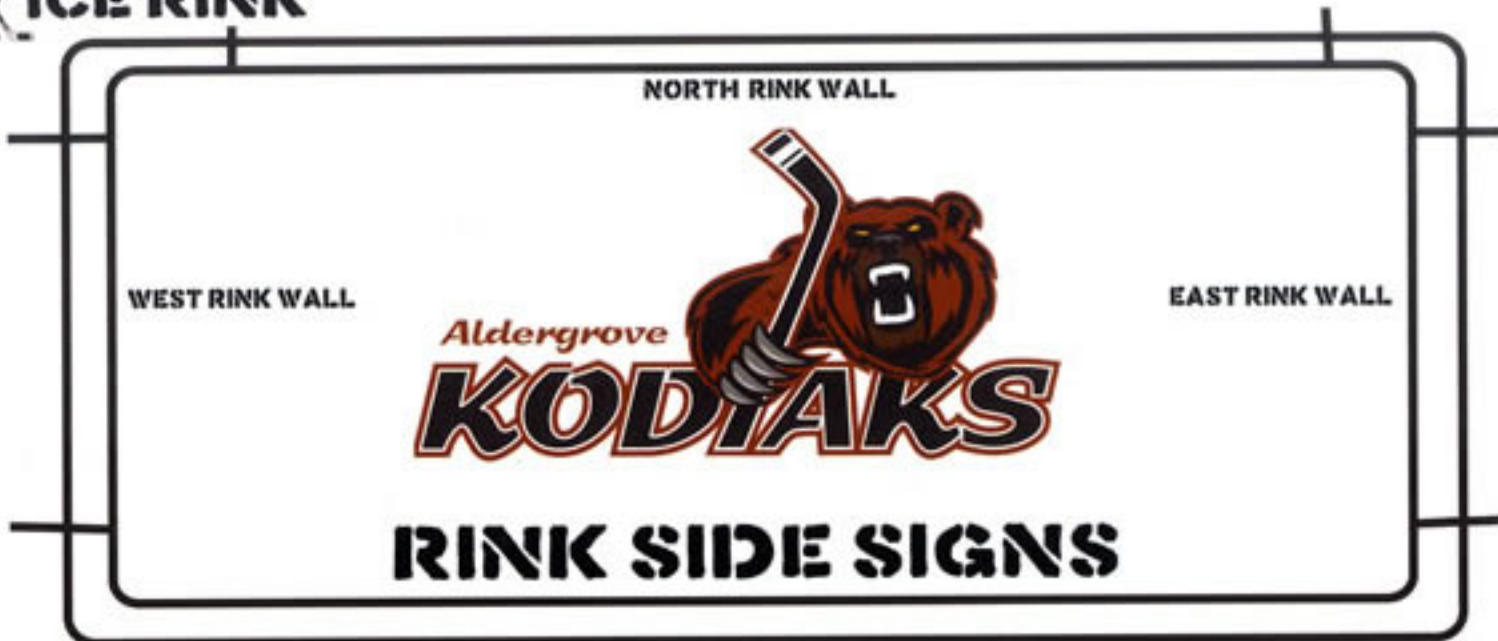

ICE RINK

2 Colour Sign With Artwork and Proof Submitted for Approval (GST is not Included):

LARGE RINK SIDE SIGNS (7FT X 3FT) = \$1250

MEDIUM RINK SIDE SIGNS (4FT OR 5FT X 3FT) = \$895

SMALL RINK SIDE SIGNS (2.5FT X 3FT) = \$475

For a third colour add \$50

3FT X 10FT ICE SURFACE SIGN = \$3,750 GST is not included