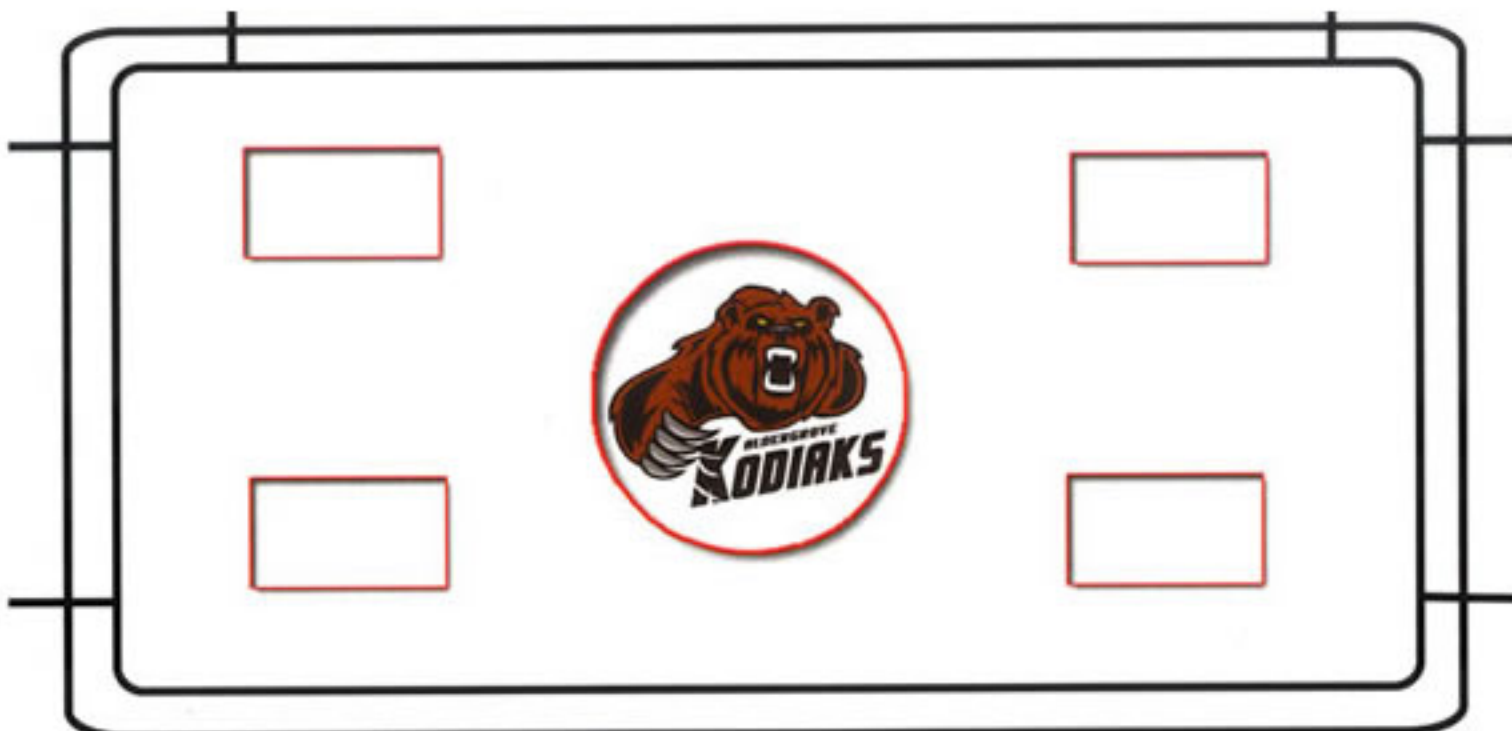

ICE RINK

2 Colour Sign With Artwork and Proof Submitted for Approval (GST is not Included):

LARGE RINK SIDE SIGNS (7FT X 3FT) = \$1250

MEDIUM RINK SIDE SIGNS (4FT OR 5FT X 3FT) = \$895

SMALL RINK SIDE SIGNS (2.5FT X 3FT) = \$475

For a third colour add \$50

3FT X 10FT ICE SURFACE SIGN = \$3,750 GST is not included